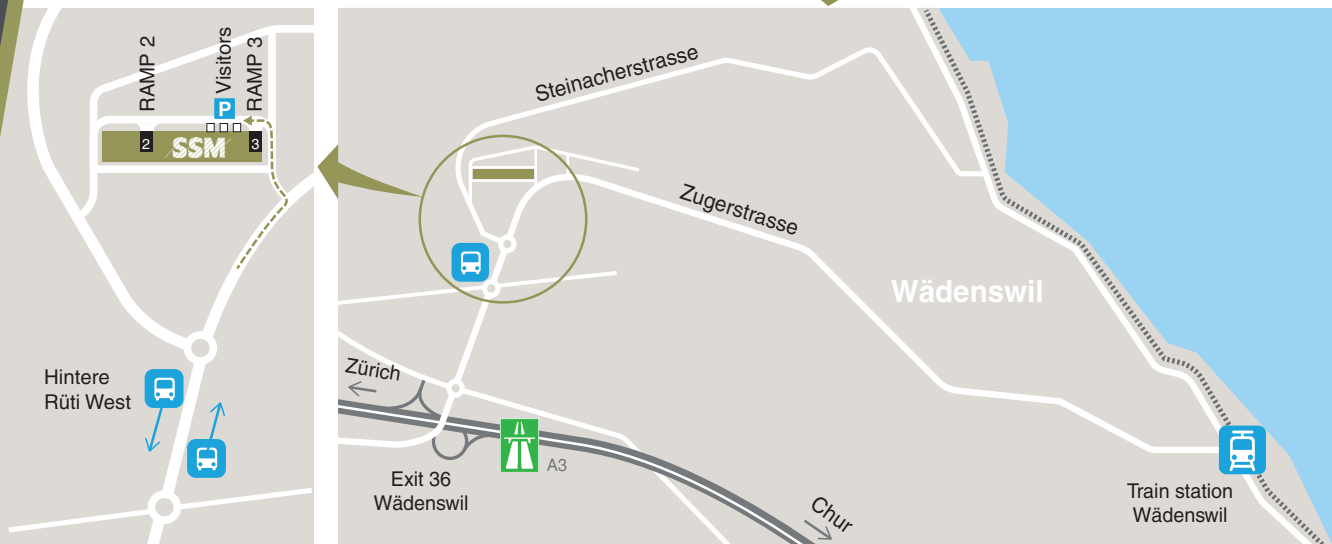

The way to SSM

How to find us

The way to find the SSM company headquarters in Wädenswil (Switzerland)

SSM Schärer Schweiter Mettler AG
Rütihof 8
8820 Wädenswil
Switzerland

Phone +41 44 718 33 11
info@ssm.ch
www.ssm.ch

Visiting SSM by public transport

For the train to Wädenswil please refer to the online timetable www.sbb.ch
Upon arrival at Wädenswil trainstation take the bus no 128 direction "Wädenswil Feld"
get off at "Hintere Rüti West"